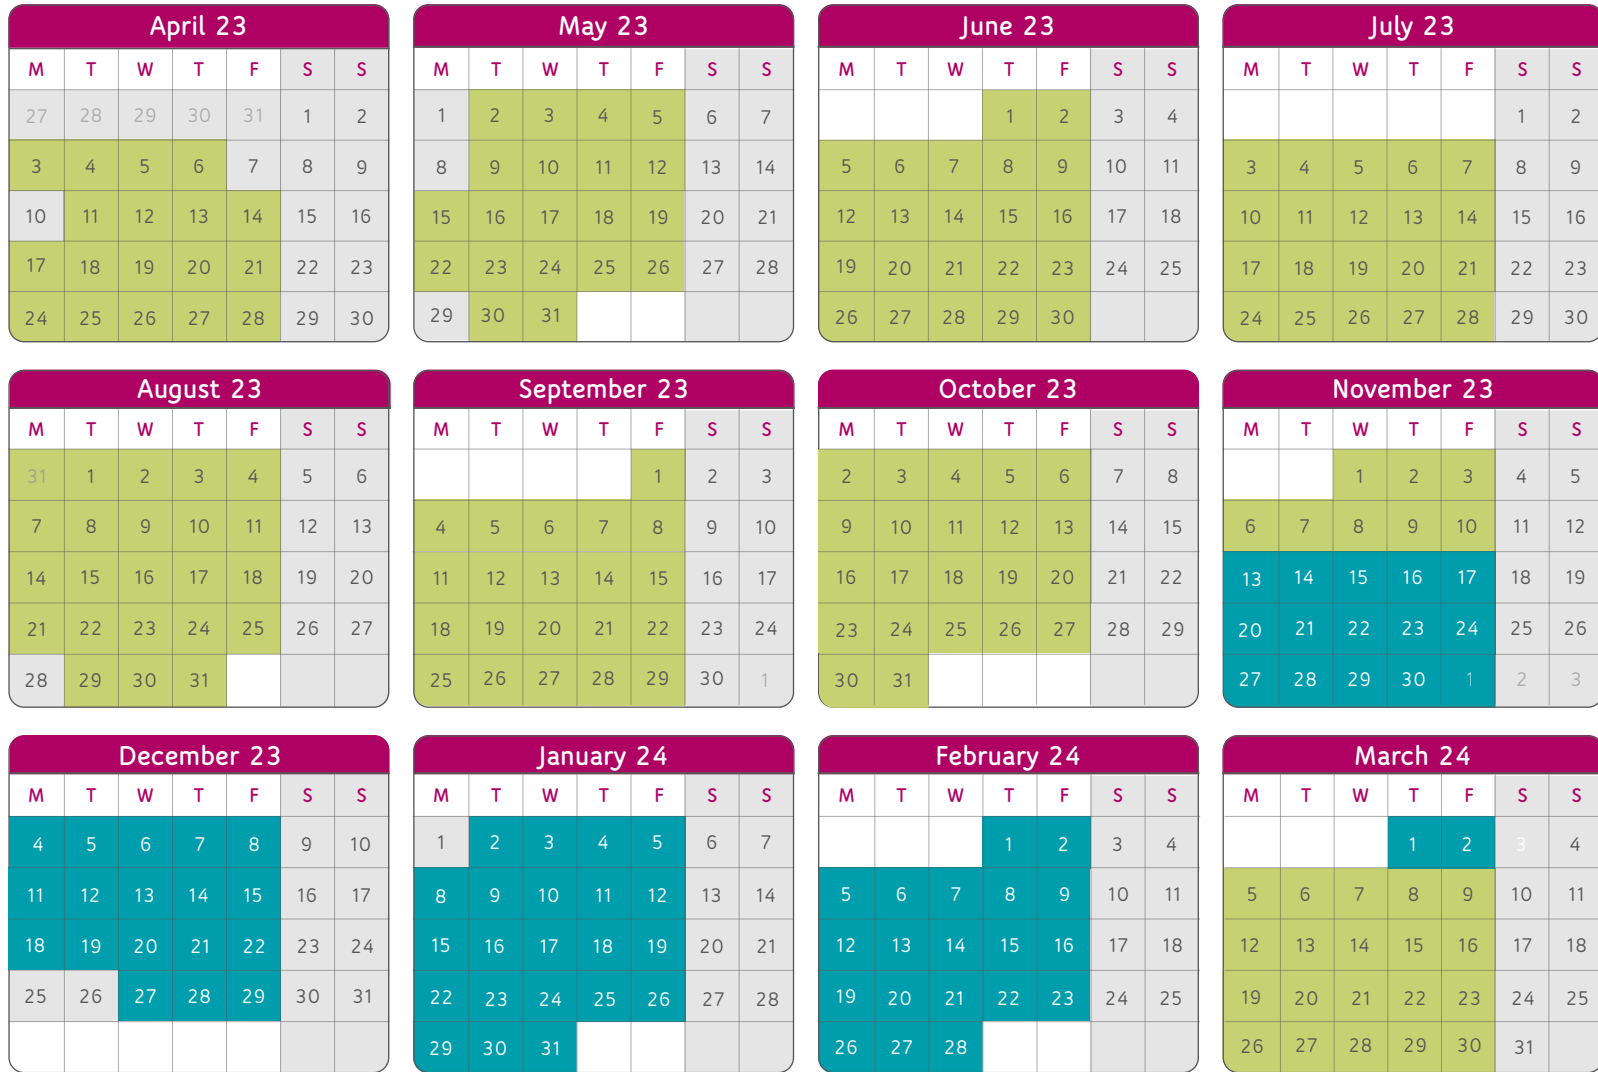

Grounds Maintenance schedule 2023/24 cut season

Key:

Main cutting season

Winter works*

Bank Holidays and weekends

*end of season maintenance for all shrubs and hedges

Please note: Due to weather conditions we may at times have to vary the works that we have to carry out throughout the season.